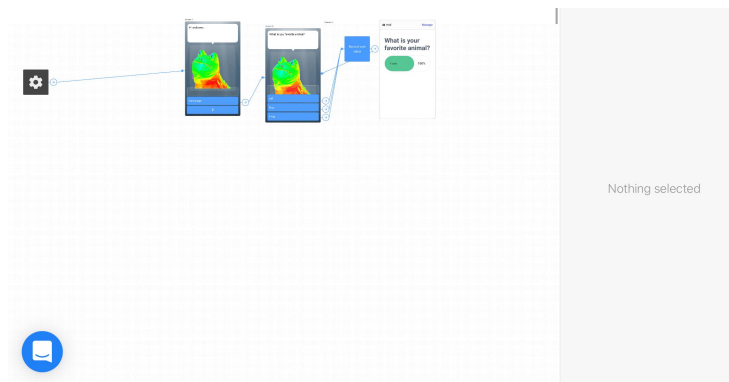

- ▶ 2c96dea5-fc73-4c87-837e-4d5436e3ee04.glb

Marker

bit.ly/3aHyfYn

<https://ar.mysyi.org/ar/264>

EDITOR MENU

- Create Scene
- My Scenes
- My Custom Markers
- Profile
- Logout

Title

Tanika